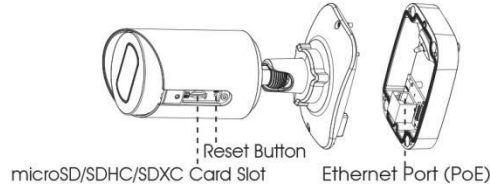

Structure Diagrams

Junction Box Version