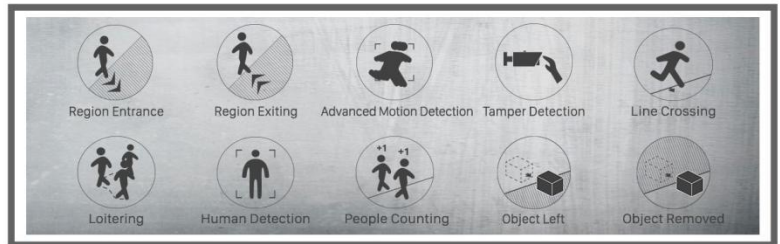

## KEY FEATURES

- ▶ **Smart Stream** (Bandwidth, storage and bit rate save with Smart Stream ON, eg. H.265+ save 70%~80% bandwidth of H.264.)
- ▶ **Powerful IR LEDs** (Equipped with 3rd generation dot matrix IR LEDs, guaranteeing excellent image quality, long lifespan and energy efficiency.)
- ▶ **Advanced Functions** (Boasting to support various advanced functions such as HLC, Defog, ROI.)
- ▶ **128G** (Supporting ultra-large external microSD/SDHC/SDXC card storage up to 128G.)
- ▶ **Adjustable 3-Axis Bracket** (Providing a robust mounting platform for angle adjustments on a 3-axis plane.)

## Video Content Analysis

Milesight VCA with 10 detection modes provides advanced, accurate smart video analysis for Milesight network cameras, enabling the comprehensive surveillance function and quicker response to different monitoring scenes.