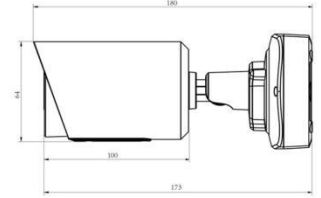

Structure Diagrams

Junction Box Version