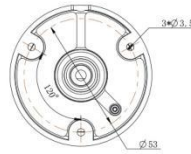

## Structure Diagrams

### Cable Out Version

Units: mm

## Accessories Support

A01 Pole Mount

Weight: 720g  
Dimensions: 170\*51.5\*152.6mm

A02 Internal Corner Bracket

Weight: 540g  
Dimensions: 170\*23.2\*205.3mm

A03 External Corner Bracket

Weight: 900g  
Dimensions: 170\*152.6\*76.3mm