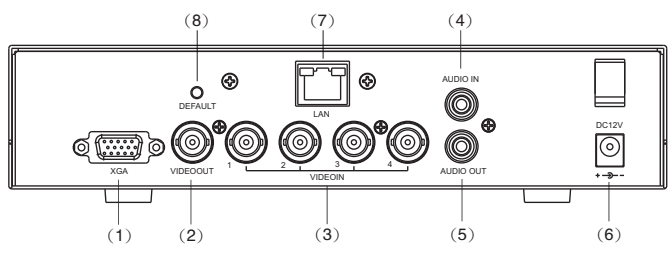

FUHO

4CH STANDALONE DVR

TA-462/TA-462X (LAN OPTION)

REAR PANEL

- (1) XGA Output (TA-462X)
- (2) Video Output: BNC x 1
- (3) Video IN: BNC x 4
- (4) Audio Input: RCA x 1, Line-In
- (5) Audio Output: RCA x 1, Line-Out
- (6) Power Input: For safety reasons, always use the original factory power adaptor attached.
Adaptor : DC-12V / 3A ◦
- (7) LAN Output: (Optional)
- (8) DEFAULT : Reset to factory setting.

Model Number	TA-462/TA-462X		
Video Format	NTSC/PAL		
Operating System	Embedded RTOS		
VGA Output	D-SUB 15Pin VGA		
Video Input	BNC x 4 (1Vp-p 75Ω)		
Audio Input	RCA x 1, Line-In		
Video Output	BNC x 1(Main Monitor)		
Audio Output	RCA x 1, Line-Out		
Display	GUI, Multi-Language		
Display Frame	NTSC	120 fps (4 × 30 fps)	
	PAL	100 fps (4 × 25 fps)	
Recording Frame (EACH)	NTSC	Max. 60 fps	
	PAL	Max. 50 fps	
Video Operation	Triplex (Record, Playback, Internet Access)		
Resolution	Display	NTSC	640 x 448
		PAL	640 x 544
	Recording	NTSC	640x224
		PAL	640x272
Compression Format	Modified MJPEG	Normal	12K Bytes / Frame
		High	15K Bytes / Frame
		Highest	20K Bytes / Frame
HDD	SATA HDD x 1		
Backup	USB		
Search	Mode	Time/Date/Event	
Motion Detect	Full screen	Yes	
Loss Detect		Yes	
Auto Switching		Yes	
Buzzer Output		Yes	
Brightness Adjust		Yes	
Contrast Adjust		Yes	
VGA Output	640*480/800*600/1024*768/1280*1024		
System Monitor	Power Recover Auto Restore Record Mode		
Web Transmission	MPEG4		
Format			
Power Supply	DC 12V / 3A(AC100V~240V 50/60HZ)		
Dimension	220mm x 228mm x 48mm (WxDxH)		
Weight	1.5KG		