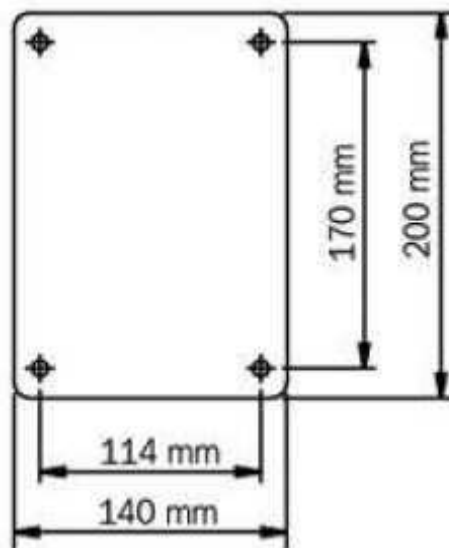

15-CD53W

Colour / Monochrome External Middle Speed Dome

Feature

CAMERA

- 1/4" Colour Sony super HAD CCD
- 480 TV Lines, 0.03 Lux / 0.005 Lux (DSS on)
- Under 2.0 Lux into monochrome view
- Digital Slow Shutter (DSS)
- Auto iris
- 48 Back light compensation zone selectable
- F1.6~3.8, f = 3.9 ~ 85.8 mm
- 220X zoom (22X optical zoom, 10X digital zoom)
- Support ICR function
- Pan range 0~360° speed 0.5~260°/S
- Tilt range 0~90° speed 0.5~120°/S
- 128 Preset positions, 1 Auto cruising track
- RS-485 multi protocols communication
- AC24V power supply HOUSING
- External weather proof
- Built-in 24V heater and blower
- Die-cast metal construction
- Wall mount bracket included
- Sunshield available as option
- Size: $\varnothing 200$ x 336 mm

TECHNICAL DATA DOR GUIDANCE PURPOSES ONLY PLEASE VERIFY WITH OUR SALES OFFICE

Zoom Camera Module	CZ55HCM
Video Signal Output	1.0 Vp-p / 75ohm (Video 0.714Vp-p / Sync 0.286Vp-p)
Image Sensor	1/4" Sony super HAD CCD
Horizontal Resolution	480 TV Lines
AGC	Auto (24 dB Max)
ALC	Auto / Fix
AES	Auto / Fix
BLC	On / Off
White Balance	Auto (ATW or AWB)
Optical Zoom	22X Zoom
Digital Zoom	10X Zoom
Focus	Auto / Manual
Position	128 Position (Zoom, Focus)
External Control	RS-485
OSD Control	Zoom, Focus, Iris, AWB, AGC, Position, C Gain, APC Gain
Enhancer	Manual H.Gain & V Gain
H/V Reverse	Off / On
Motion Detect	Off / On
Mask	Off / On
Language	English / Chinese / Japanese
Cross Line	Off / On
Freeze	Off / On
Picture Effect	Post. / Nega
Pan Range	0~360°; Speed 0.5~260°/sec
Tilt Range	0~90°; Speed 0.5~120°/sec
Auto Panning	128 Preset Positions (Max)
Auto Cruising	1 Auto Cruising Tracks(Max)
Power Source	AV24V / 1.7A
Operating Temperature	0°C~+60°C (Recommended 0°C~ +40°C)
Humidity	10% ~ 90%