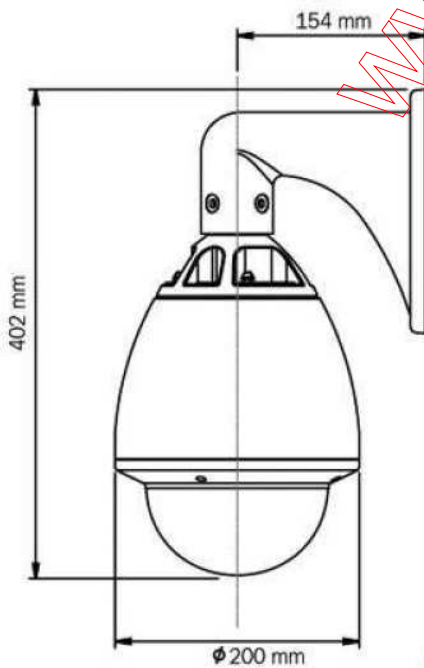

15-CD53W

Colour / Monochrome External Middle Speed Dome

Feature

CAMERA

- 1/4" Colour Sony super HAD CCD
- 480 TV Lines, 0.03 Lux / 0.005 Lux (DSS on)
- Under 2.0 Lux into monochrome view
- Digital Slow Shutter (DSS)
- Auto iris
- 48 Back light compensation zone selectable
- F1.6~3.8, f = 3.9 ~ 85.8 mm
- 220X zoom (22X optical zoom, 10X digital zoom)
- Support ICR function
- Pan range 0~360° speed 0.5~260°/S
- Tilt range 0~90° speed 0.5~120°/S
- 128 Preset positions, 1 Auto cruising track
- RS-485 multi protocols communication
- AC24V power supply HOUSING
- External weather proof
- Built-in 24V heater and blower
- Die-cast metal construction
- Wall mount bracket included
- Sunshield available as option
- Size: $\varnothing 200$ x 336 mm

TECHNICAL DATA DOR GUIDANCE PURPOSES ONLY PLEASE VERIFY WITH OUR SALES OFFICE

Zoom Camera Module	CZ55HCM
Video Signal Output	1.0 Vp-p / 75ohm (Video 0.714Vp-p / Sync 0.286Vp-p)
Image Sensor	1/4" Sony super HAD CCD
Horizontal Resolution	480 TV Lines
AGC	Auto (24 dB Max)
ALC	Auto / Fix
AES	Auto / Fix
BLC	On / Off
White Balance	Auto (ATW or AWB)
Optical Zoom	22X Zoom
Digital Zoom	10X Zoom
Focus	Auto / Manual
Position	128 Position (Zoom, Focus)
External Control	RS-485
OSD Control	Zoom, Focus, Iris, AWB, AGC, Position, C Gain, APC Gain
Enhancer	Manual H.Gain & V Gain
H/V Reverse	Off / On
Motion Detect	Off / On
Mask	Off / On
Language	English / Chinese / Japanese
Cross Line	Off / On
Freeze	Off / On
Picture Effect	Post. / Nega
Pan Range	0~360°; Speed 0.5~260°/sec
Tilt Range	0~90°; Speed 0.5~120°/sec
Auto Panning	128 Preset Positions (Max)
Auto Cruising	1 Auto Cruising Tracks(Max)
Power Source	AV24V / 1.7A
Operating Temperature	0°C~+60°C (Recommended 0°C~ +40°C)
Humidity	10% ~ 90%